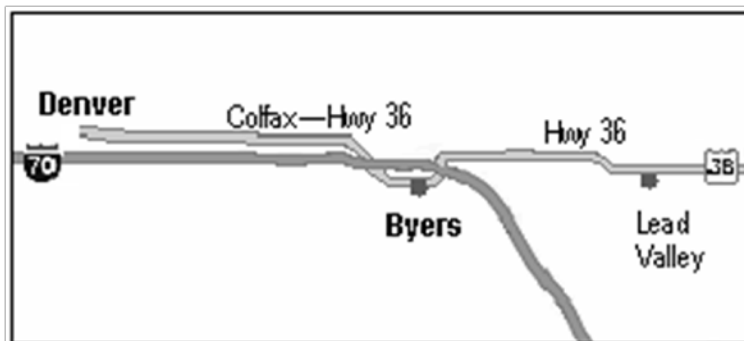

# **LEAD**

Valley Range

## **RIFLE POKER SHOOT**

**JULY 18, 2010**

**REGISTRATION STARTS AT 11:00 AM**

**COST \$5.00**

**RIFLE AT 50 YARDS**

**Lead Valley Range**

303-769-4377 / [www.leadvalleyrange.com](http://www.leadvalleyrange.com)

East of Byers on Highway 36 between mile markers 118 and 119